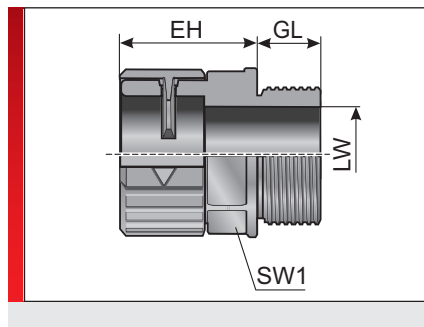

Type MSV (plug-in fitting)

m-fix conduit fitting

PRODUCT INFORMATION

The MSV conduit fittings are made of specially modified polyamide 6. The materials are halogen, phosphor and cadmium-free. The affordable MSV conduit fittings feature the following advantages:

- No parts can get lost, delivered completely assembled
- Cost reduction through simple assembly work, insert conduit and done

- Simple opening mechanism
- Tightness of IP 54 for static and dynamic application, IP 65 with additional mounting of an O-ring

Specification:

- Germanischer Lloyd Type Approval
- EN 45545-2:2013 3x HL3

SPECIFICATIONS

- Fitting: Mod. polyamide PA 6
- IP 54
  IP 65 with sealing ring DR-NBR
- -40 – 110 °C transient / short term
  140 °C
- V0 self-extinguishing

Type	Order No.	Colour	Connecting thread	Suitable for Murrflex	EH mm	GL mm	LW mm	SW 1 mm	Pack qty.
Metric thread									
MSV-M12x1.5/7	83602450	Black	M12x1.5	M10/P07	19.00	13.00	8.00	16.00	50
MSV-M12x1.5/9	83602452	Black	M12x1.5	M12/P09	19.00	13.00	8.00	18.00	50
MSV-M12x1.5/11	83602456	Black	M12x1.5	M16/P11	23.00	13.00	8.00	21.00	50
MSV-M16x1.5/9	83602454	Black	M16x1,5	M12/P09	19.00	13.00	12.00	18.00	50
MSV-M16x1.5/11	83602458	Black	M16x1,5	M16/P11	23.00	13.00	12.00	21.00	50
MSV-M20x1.5/11	83602459	Black	M20x1.5	M16/P11	23.00	14.00	13.50	21.00	50
MSV-M20x1.5/16	83602460	Black	M20x1.5	M20/P16(S)	27.00	14.00	15.00	27.00	50
MSV-M25x1.5/16	83602461	Black	M25x1.5	M20/P16(S)	26.00	14.00	19.00	27.00	50
MSV-M25x1.5/21	83602462	Black	M25x1.5	M25/P21(S)	32.00	14.00	21.00	36.00	50
MSV-M32x1.5/21	83602463	Black	M32x1.5	M25/P21(S)	32.00	14.00	26.00	36.00	50
MSV-M32x1.5/29	83602464	Black	M32x1.5	M32/P29(S)	34.00	14.00	27.00	40.00	25
MSV-M40x1.5/29	83602465	Black	M40x1.5	M32/P29(S)	34.00	14.00	32.00	40.00	25
MSV-M40x1.5/36	83602466	Black	M40x1.5	M40/P36(S)	38.00	16.00	34.00	49.00	10
MSV-M50x1.5/36	83602467	Black	M50x1.5	M40/P36(S)	37.50	16.00	40.00	49.00	10
MSV-M50x1.5/48	83602468	Black	M50x1.5	M50/P48(S)	39.00	16.00	44.00	60.00	10
MSV-M63x1.5/48	83602469	Black	M63x1.5	M50/P48(S)	38.50	16.00	52.00	60.00	10
MSV-M12x1.5/7	83602410	Grey	M12x1.5	M10/P07	19.00	13.00	8.00	16.00	50
MSV-M12x1.5/9	83602412	Grey	M12x1.5	M12/P09	19.00	13.00	8.00	18.00	50
MSV-M12x1.5/11	83602416	Grey	M12x1.5	M16/P11	23.00	13.00	8.00	21.00	50
MSV-M16x1.5/9	83602414	Grey	M16x1,5	M12/P09	19.00	13.00	12.00	18.00	50
MSV-M16x1.5/11	83602418	Grey	M16x1,5	M16/P11	23.00	13.00	12.00	21.00	50
MSV-M20x1.5/11	83602419	Grey	M20x1.5	M16/P11	23.00	14.00	13.50	21.00	50
MSV-M20x1.5/16	83602420	Grey	M20x1.5	M20/P16(S)	27.00	14.00	15.00	27.00	50